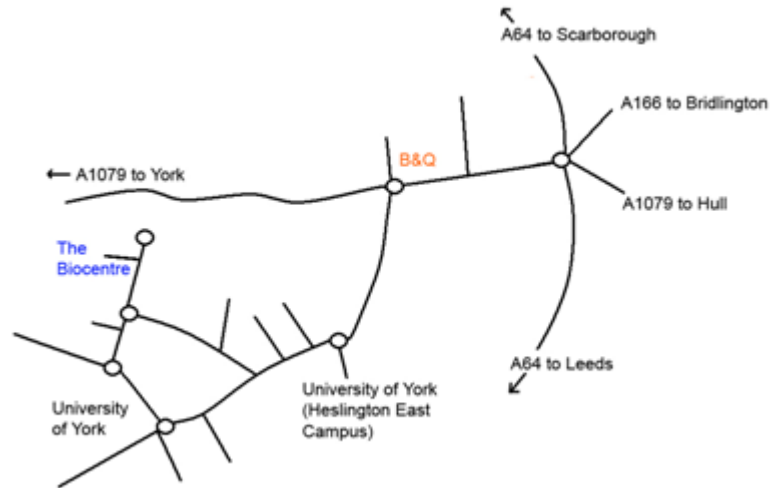

YORK DIAGNOSTIC IMAGING

Directions

York Diagnostic Imaging
The BioCentre
York Science Park
Heslington
York
YO10 5NY

Tel 01904 435346

Travelling by car

From the A64 east of York, turn off the A64 at the A1079 exit and follow the signs for York and the University. Turn left off the A1079 by taking the first exit at the roundabout immediately after B&Q. At the next roundabout take the second exit towards Heslington onto Field Lane. At the traffic lights take the right turning towards the Science Park. At the mini-roundabout turn right onto Innovation Way. Take the second turning on the left into The BioCentre car park. Please ask for York Diagnostic Imaging at the BioCentre reception desk where you will be given a free of charge parking permit.

Travelling by train

York is on the main East Coast line and is accessible from most major cities. You can take a taxi or a bus from outside the station.

Travelling by local bus and taxi

The numbers 4 and 44 buses (signed for the University) run from immediately outside the railway station to the Science Park every 10-15 minutes. Alight at the Heslington Hall stop. Taxis can also be hired at the station.